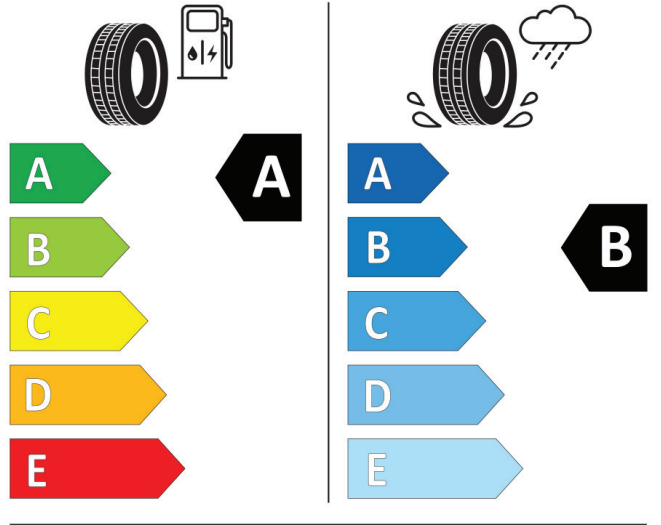

2020/740

N EXEN TIRE

16444

205/55R16 91 V

cl

2020/740

N EXEN TIRE

13340