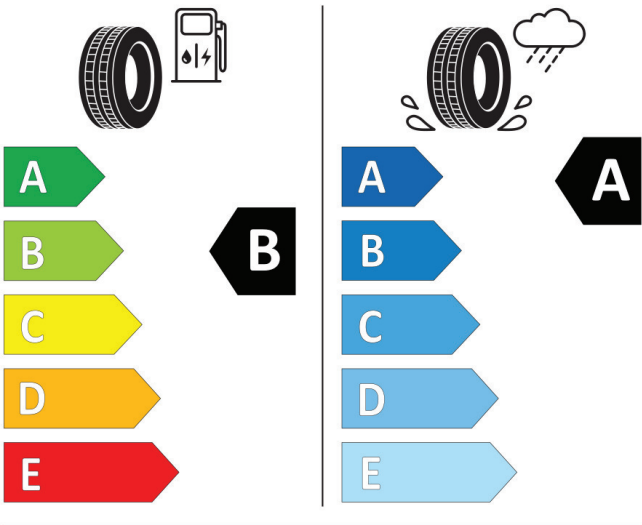

N EXEN TIRE

13340

225/40R18 92 Y XL

cl

2020/740