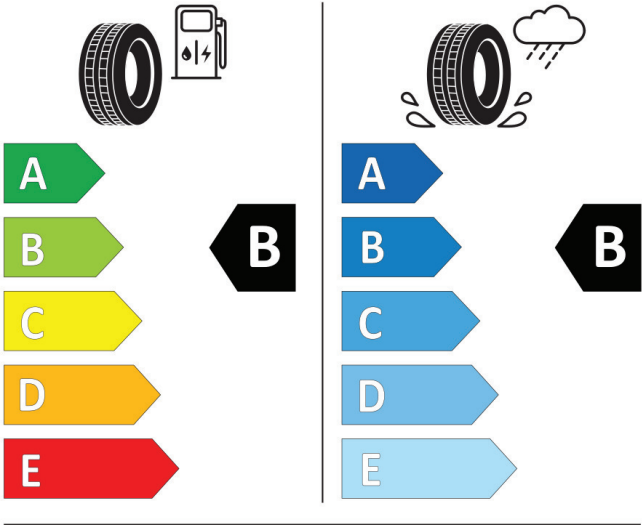

PIRELLI

25391

205/60R16 92 H

Cl

2020/740

Continental

0356960

205/60 R 16 92 H

Cl

2020/740

MICHELIN

183557

205/60R16 92 H

Cl

2020/740