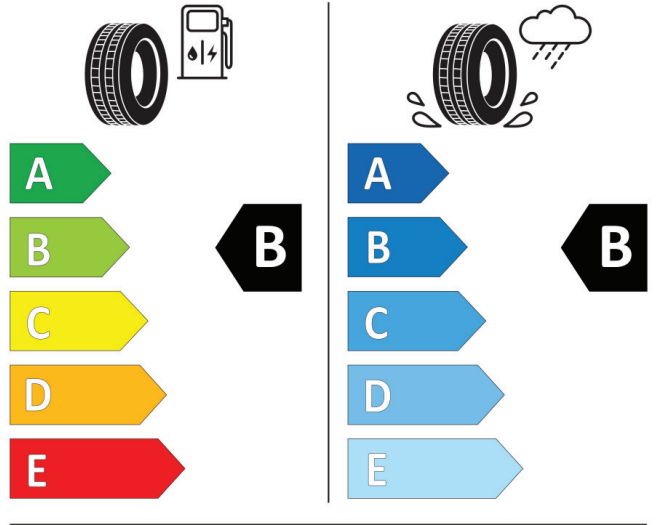

PIRELLI

25391

205/60R16 92 H

Cl

2020/740

Continental

0356960

205/60 R 16 92 H

Cl

2020/740

MICHELIN

183557

205/60R16 92 H

Cl

2020/740