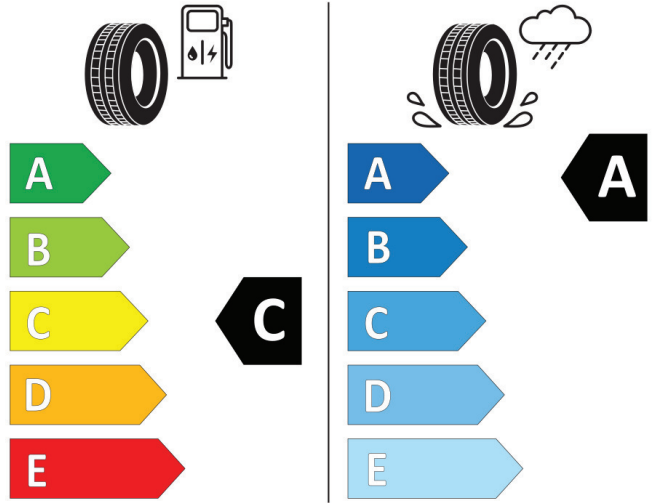

MICHELIN

166260

235/65R17 104 W

Cl