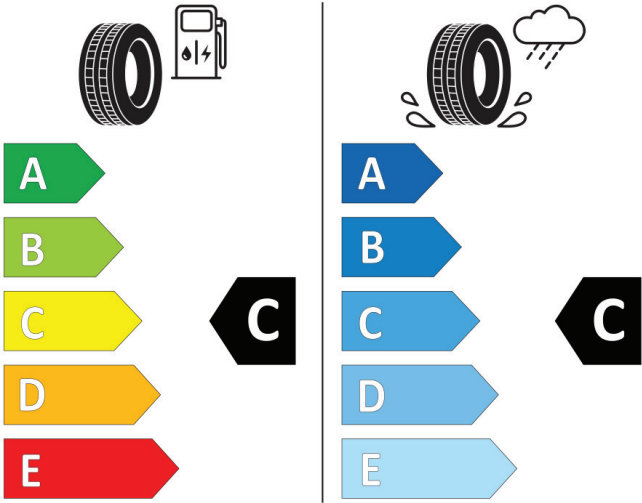

Hankook

1015504

235/65R17 104 W

Cl

2020/740

MICHELIN

166260

235/65R17 104 W