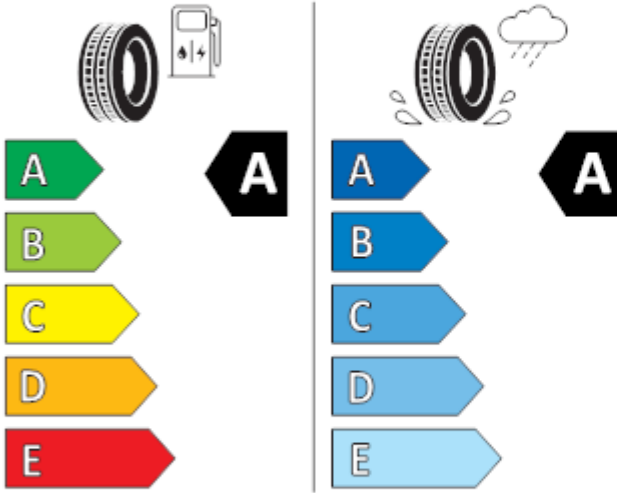

2020/740

BRIDGESTONE

13952

215/55 R17 94 V

C1

2020/740

Continental

0358217