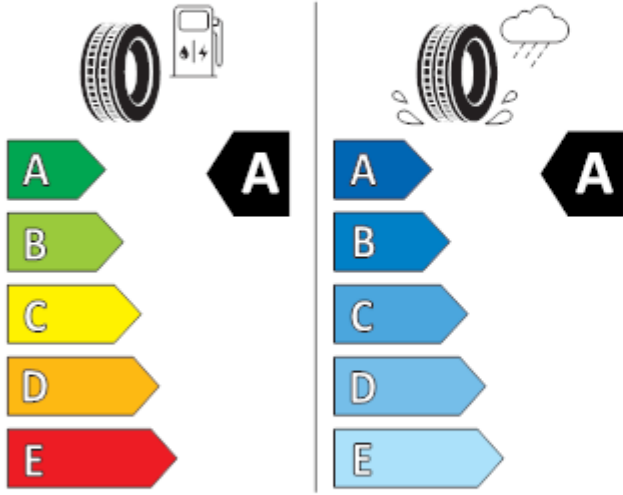

Continental

0358217

215/55 R 17 94 V

C1