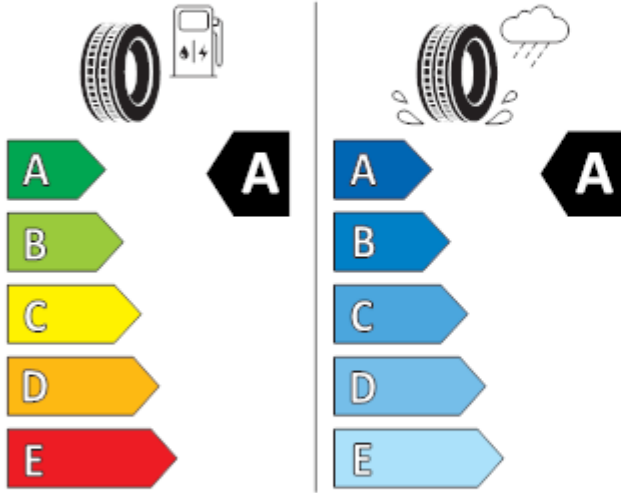

KUMHO ES31

2259623

185/65R15 88 H

C1

2020/740

GOODYEAR

546607

185/65R15 88 H

C1

A

B

2020/740

Continental

0358474

185/65 R 15 88 H

C1